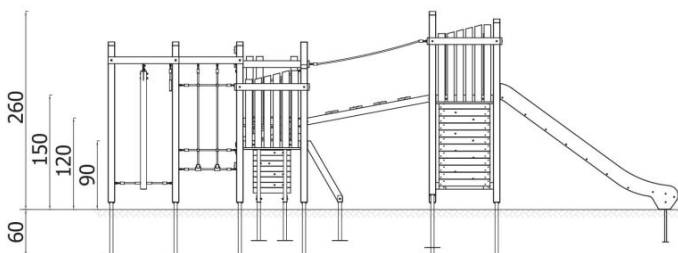

BESCHREIBUNG

The Retro Set 401 is a versatile agility course, perfect for children who want to spend time actively outdoors. It consists of multiple platforms, each offering different challenges. The set includes numerous obstacles such as climbing walls, rope crossings, and moving logs that develop children's coordination and strength. The platforms are connected by various bridges, and overcoming all the obstacles is rewarded with a long slide. The structure, made from natural wood, and the use of eco-friendly slides made from recycled HDPE make this set not only attractive but also environmentally friendly. The solid construction and high quality of the materials used guarantee the safety and longevity of the equipment...

INFORMATIONEN

Anzahl der Nutzer	16
Altersspanne	
Geräteabmessungen (m)	5,25 x 2,6 x 7,46
Entsprechend der Norm	
Ersatzteile	

FALLSCHUTZ

Bereich	Max. freie Fallhöhe (m)	Fläche [m ²]	Umfang des Sicherheitsfreiraum (m)
A			
B			
C			