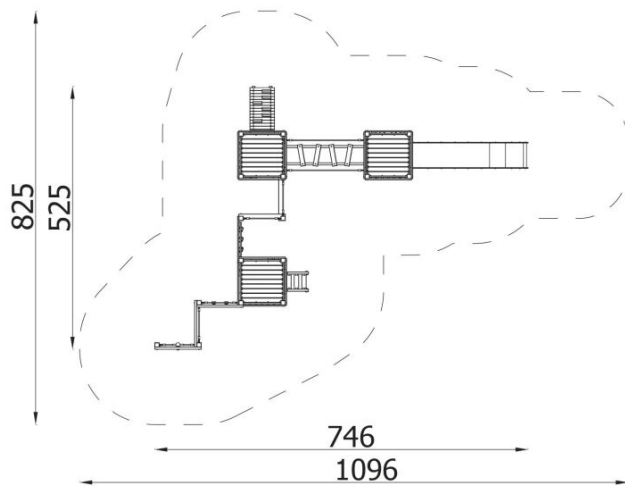

BESCHREIBUNG

The Retro Set 401 is a versatile agility course, perfect for children who want to spend time actively outdoors. It consists of multiple platforms, each offering different challenges. The set includes numerous obstacles such as climbing walls, rope crossings, and moving logs that develop children's coordination and strength. The platforms are connected by various bridges, and overcoming all the obstacles is rewarded with a long slide. The structure, made from natural wood, and the use of eco-friendly slides made from recycled HDPE make this set not only attractive but also environmentally friendly. The solid construction and high quality of the materials used guarantee the safety and longevity of the equipment...

INFORMATIONEN

Anzahl der Nutzer	16
Altersspanne	
Geräteabmessungen (m)	5,25 x 2,6 x 7,46
Entsprechend der Norm	
Ersatzteile	

FALLSCHUTZ

Bereich	Max. freie Fallhöhe (m)	Fläche [m ²]	Umfang des Sicherheitsfreiraum (m)
A			
B			
C			