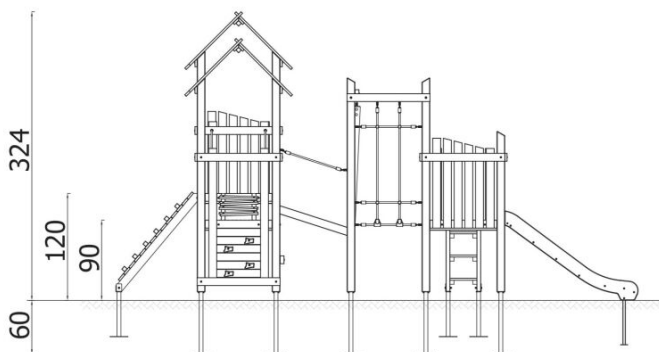

BESCHREIBUNG

The Retro Set 304 is the perfect combination of classic design with modern functions. It consists of three platforms that provide various play opportunities. High lookout towers with roofs offer wonderful views. The climbing wall, equipped with colorful stones, develops motor skills, while sturdy stairs and ramps ensure easy and safe access. The Retro Set 304 blends perfectly with any environment, creating an aesthetic and functional play area that teaches children respect for nature. Construction: load-bearing posts made from knot-free pine wood, 90x90 mm; Platforms: boards made from 2.5 cm thick hard alder wood; Safety features: pine boards, 2.5 cm thick; Slides: sliding surfaces made from stainless ...

INFORMATIONEN

Anzahl der Nutzer	13
Altersspanne	
Geräteabmessungen (m)	3,98 x 3,24 x 5,86
Entsprechend der Norm	
Ersatzteile	

FALLSCHUTZ

Bereich	Max. freie Fallhöhe (m)	Fläche [m ²]	Umfang des Sicherheitsfreiraum (m)
A			
B			
C			