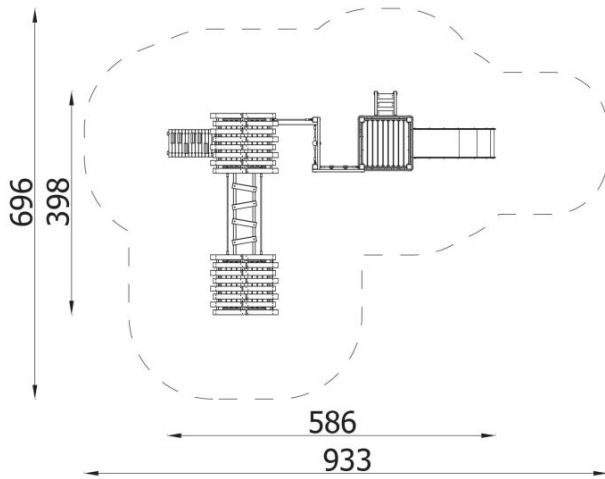

BESCHREIBUNG

The Retro Set 304 is the perfect combination of classic design with modern functions. It consists of three platforms that provide various play opportunities. High lookout towers with roofs offer wonderful views. The climbing wall, equipped with colorful stones, develops motor skills, while sturdy stairs and ramps ensure easy and safe access. The Retro Set 304 blends perfectly with any environment, creating an aesthetic and functional play area that teaches children respect for nature. Construction: load-bearing posts made from knot-free pine wood, 90x90 mm; Platforms: boards made from 2.5 cm thick hard alder wood; Safety features: pine boards, 2.5 cm thick; Slides: sliding surfaces made from stainless ...

INFORMATIONEN

Anzahl der Nutzer	13
Altersspanne	
Geräteabmessungen (m)	3,98 x 3,24 x 5,86
Entsprechend der Norm	
Ersatzteile	

FALLSCHUTZ

Bereich	Max. freie Fallhöhe (m)	Fläche [m ²]	Umfang des Sicherheitsfreiraum (m)
A			
B			
C			