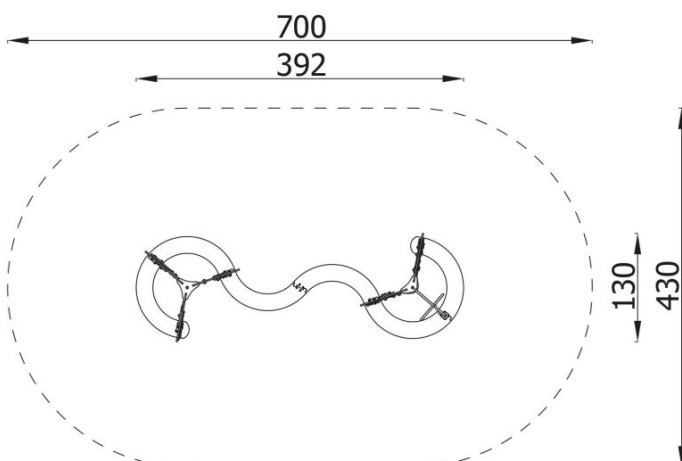

BESCHREIBUNG

An interesting combination of two unique islands: weather and cars. Thanks to various manipulation elements, children can develop small motor skills, fitness and visual-motor coordination. Playing stimulates child's perceptiveness, curiosity and engages child's attention for long hours. In addition, connected with a functional bench - bridge islets give many opportunities to practice the whole body. Moving from one island to the other forces concentration, maintaining the correct posture and balance, and also improves high motor skills

INFORMATIONEN

Anzahl der Nutzer	6
Altersspanne	0 - 6
Geräteabmessungen (m)	3.92 x 1.02 x 1.3
Entsprechend der Norm	EN-1176-1:2017-12
Ersatzteile	

FALLSCHUTZ

Bereich	Max. freie Fallhöhe (m)	Fläche [m ²]	Umfang des Sicherheitsfreiraum (m)
A	0.52	26.5	19
B			
C			