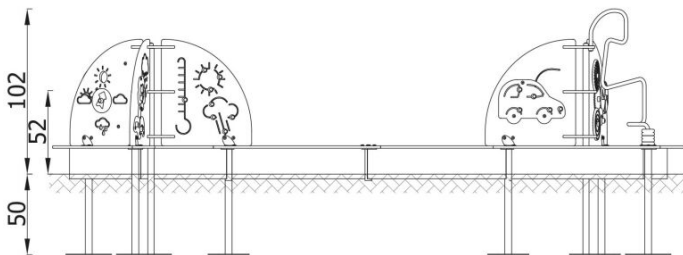

BESCHREIBUNG

An interesting combination of two unique islands: weather and cars. Thanks to various manipulation elements, children can develop small motor skills, fitness and visual-motor coordination. Playing stimulates child's perceptiveness, curiosity and engages child's attention for long hours. In addition, connected with a functional bench - bridge islets give many opportunities to practice the whole body. Moving from one island to the other forces concentration, maintaining the correct posture and balance, and also improves high motor skills

INFORMATIONEN

Anzahl der Nutzer	6
Altersspanne	0 - 6
Geräteabmessungen (m)	3.92 x 1.02 x 1.3
Entsprechend der Norm	EN-1176-1:2017-12
Ersatzteile	

FALLSCHUTZ

Bereich	Max. freie Fallhöhe (m)	Fläche [m ²]	Umfang des Sicherheitsfreiraum (m)
A	0.52	26.5	19
B			
C			