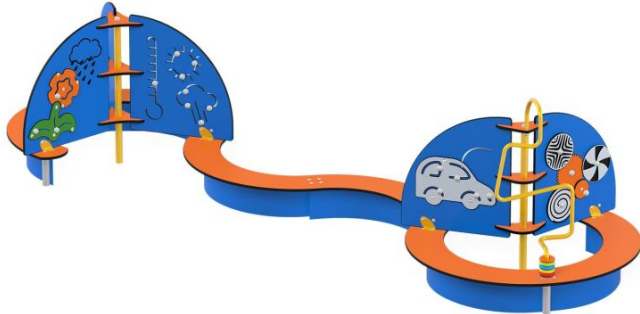

BESCHREIBUNG

An interesting combination of two unique islands: weather and cars. Thanks to various manipulation elements, children can develop small motor skills, fitness and visual-motor coordination. Playing stimulates child's perceptiveness, curiosity and engages child's attention for long hours. In addition, connected with a functional bench - bridge islets give many opportunities to practice the whole body. Moving from one island to the other forces concentration, maintaining the correct posture and balance, and also improves high motor skills

INFORMATIONEN

Anzahl der Nutzer	6
Altersspanne	0 - 6
Geräteabmessungen (m)	3.92 x 1.02 x 1.3
Entsprechend der Norm	EN-1176-1:2017-12
Ersatzteile	

FALLSCHUTZ

Bereich	Max. freie Fallhöhe (m)	Fläche [m ²]	Umfang des Sicherheitsfreiraum (m)
A	0.52	26.5	19
B			
C			