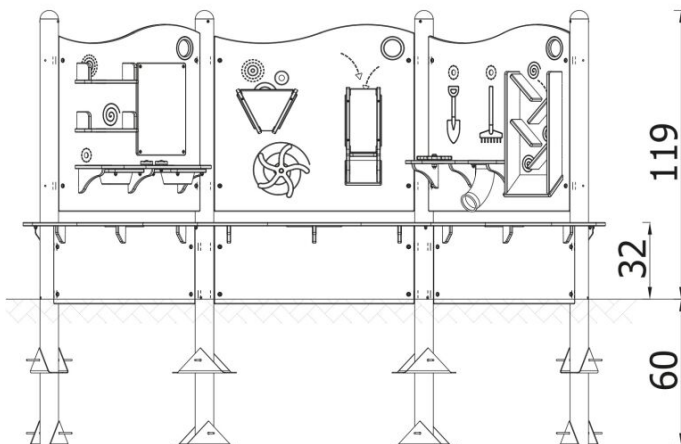

WARNING! The device is sold without sand.

Construction: structural elements made from stainless steel, sides and seats made from HDPE board; Anchoring: directly in the ground; Seats: made from extremely durable HDPE polyethylene board; Panels: made from flexible high-pressure polyethylene HDPE (15 mm); Fittings and connectors: made from stainless steel.

INFORMATIONEN

Anzahl der Nutzer	8
Altersspanne	
Geräteabmessungen (m)	2,39 x 1,19 x 2,39
Entsprechend der Norm	
Ersatzteile	

FALLSCHUTZ

Bereich	Max. freie Fallhöhe (m)	Fläche [m ²]	Umfang des Sicherheitsfreiraum (m)
A			
B			
C			