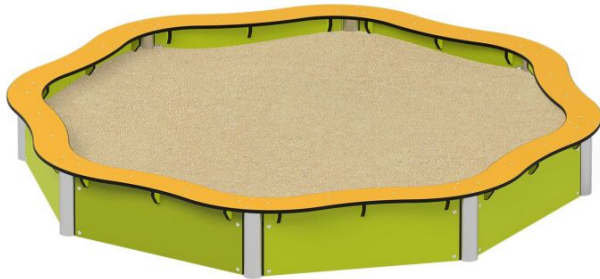

BESCHREIBUNG

Sandboxes are an indispensable element of any playground. Playing in the sand helps develop motor skills and coordination and provides an opportunity to make new friends. The sandbox is surrounded by a bench made of polypropylene board. **WARNING!** The device is sold without sand. Construction: structural elements made from stainless steel, sides and seats made from HDPE board; Anchoring: directly in the ground; Seats: made from extremely durable HDPE polyethylene board; Fittings and connectors: made from stainless steel.

INFORMATIONEN

Anzahl der Nutzer	8
Altersspanne	
Geräteabmessungen (m)	2,39 x 0,32 x 2,39
Entsprechend der Norm	
Ersatzteile	

FALLSCHUTZ

Bereich	Max. freie Fallhöhe (m)	Fläche [m ²]	Umfang des Sicherheitsfreiraum (m)
A			
B			
C			