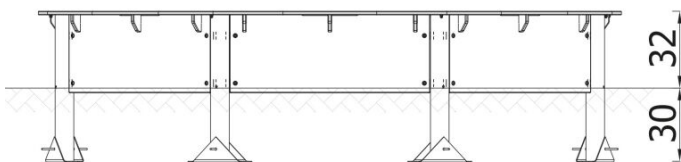

BESCHREIBUNG

Sandboxes are an indispensable element of any playground. Playing in the sand helps develop motor skills and coordination and provides an opportunity to make new friends. The sandbox is surrounded by a bench made of polypropylene board. **WARNING!** The device is sold without sand. Construction: structural elements made from stainless steel, sides and seats made from HDPE board; Anchoring: directly in the ground; Seats: made from extremely durable HDPE polyethylene board; Fittings and connectors: made from stainless steel.

INFORMATIONEN

Anzahl der Nutzer	8
Altersspanne	
Geräteabmessungen (m)	2,39 x 0,32 x 2,39
Entsprechend der Norm	
Ersatzteile	

FALLSCHUTZ

Bereich	Max. freie Fallhöhe (m)	Fläche [m ²]	Umfang des Sicherheitsfreiraum (m)
A			
B			
C			