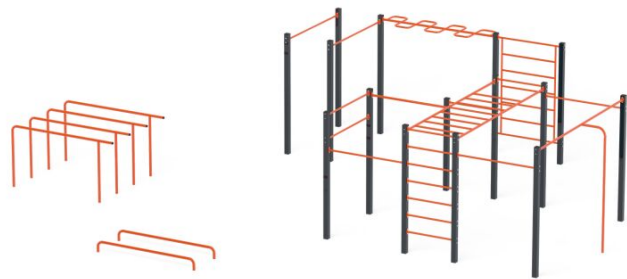

BESCHREIBUNG

A large set of Street Workout equipment for doing kalistenic exercises, that is based on training with the use of own body weight. These extremely spectacular exercises develop all the muscles, improve coordination, fitness and strength. The set is extremely solid, made of the highest quality materials resistant to weather conditions.

INFORMATIONEN

Anzahl der Nutzer	14
Altersspanne	14+
Geräteabmessungen (m)	9.18 x 2.41 x 8.95
Entsprechend der Norm	EN 16630
Ersatzteile	

FALLSCHUTZ

Bereich	Max. freie Fallhöhe (m)	Fläche [m ²]	Umfang des Sicherheitsfreiraum (m)
A	1.5	25.2	43.8
B			
C	2.34	100	