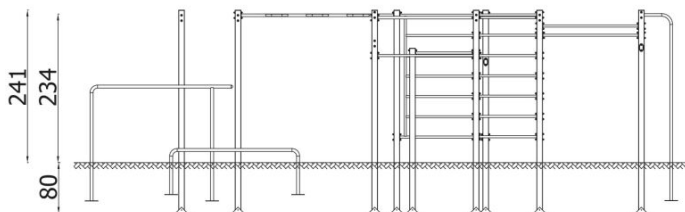

BESCHREIBUNG

A large set of Street Workout equipment for doing kalistenic exercises, that is based on training with the use of own body weight. These extremely spectacular exercises develop all the muscles, improve coordination, fitness and strength. The set is extremely solid, made of the highest quality materials resistant to weather conditions.

INFORMATIONEN

Anzahl der Nutzer	14
Altersspanne	14+
Geräteabmessungen (m)	9.18 x 2.41 x 8.95
Entsprechend der Norm	EN 16630
Ersatzteile	

FALLSCHUTZ

Bereich	Max. freie Fallhöhe (m)	Fläche [m ²]	Umfang des Sicherheitsfreiraum (m)
A	1.5	25.2	43.8
B			
C	2.34	100	