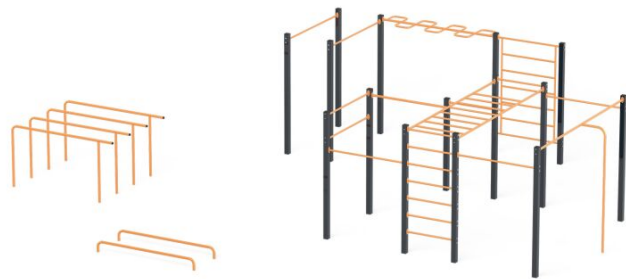

### BESCHREIBUNG

A large set of Street Workout equipment for doing kalistenic exercises, that is based on training with the use of own body weight. These extremely spectacular exercises develop all the muscles, improve coordination, fitness and strength. The set is extremely solid, made of the highest quality materials resistant to weather conditions.

### INFORMATIONEN

Anzahl der Nutzer	14
Altersspanne	14+
Geräteabmessungen (m)	9.18 x 2.41 x 8.95
Entsprechend der Norm	EN 16630
Ersatzteile	

### FALLSCHUTZ

Bereich	Max. freie Fallhöhe (m)	Fläche [m <sup>2</sup> ]	Umfang des Sicherheitsfreiraum (m)
A	1.5	25.2	43.8
B			
C	2.34	100	