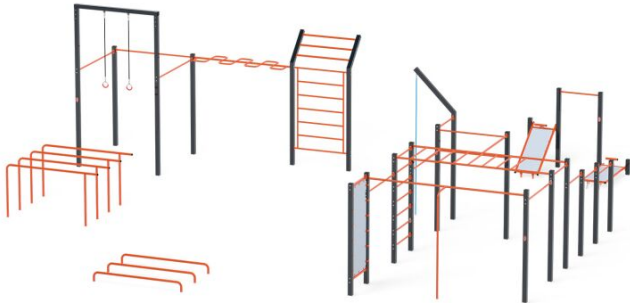

### BESCHREIBUNG

A large set of Street Workout equipment for doing kalistenic exercises, that is based on training with the use of own body weight. These extremely spectacular exercises develop all the muscles, improve coordination, fitness and strength. The set is extremely solid, made of the highest quality materials resistant to weather conditions.

### INFORMATIONEN

Anzahl der Nutzer	22
Altersspanne	14+
Geräteabmessungen (m)	12.32 x 3.85 x 13.11
Entsprechend der Norm	EN 16630
Ersatzteile	

### FALLSCHUTZ

Bereich	Max. freie Fallhöhe (m)	Fläche [m <sup>2</sup> ]	Umfang des Sicherheitsfreiraum (m)
A	1.22	71	57.5
B			
C	2.99	138	