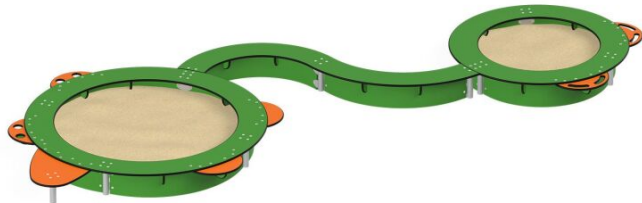

BESCHREIBUNG

Sandboxes are an indispensable element of every square playground. Play in the sand helps develop motor fitness and coordination is also an opportunity to meet new friends. 2 round sandboxes connect a winding bench, which can function as a seat and race track. Surrounded by a bench HDPE with shelves and a sand table standing certainly a favorite playground the youngest.

INFORMATIONEN

Anzahl der Nutzer	6
Altersspanne	0 - 14
Geräteabmessungen (m)	3.74 x 0.2 x 3.47
Entsprechend der Norm	EN 1176
Ersatzteile	

FALLSCHUTZ

Bereich	Max. freie Fallhöhe (m)	Fläche [m ²]	Umfang des Sicherheitsfreiraum (m)
A	0.2	29.5	21
B			
C			