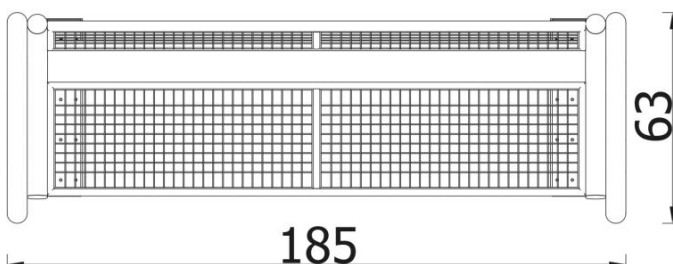

### BESCHREIBUNG

Thanks to the Spartan steel bench, public space certainly has a relaxing and social function. Functional, aesthetic and comfortable. Undoubtedly, it is resistant to changing weather conditions in our climate. A solid steel structure ensures adequate strength. The openwork structure of the seat and backrest will be perfect for sports stadiums, stations, bus stops or places of mass events. Wherever it will be exposed to extremely active use.

### INFORMATIONEN

Anzahl der Nutzer	
Altersspanne	
Geräteabmessungen (m)	1.85 x 0.78 x 0.63
Entsprechend der Norm	
Ersatzteile	

### FALLSCHUTZ

Bereich	Max. freie Fallhöhe (m)	Fläche [m <sup>2</sup> ]	Umfang des Sicherheitsbereichs (m)
A			
B			
C			