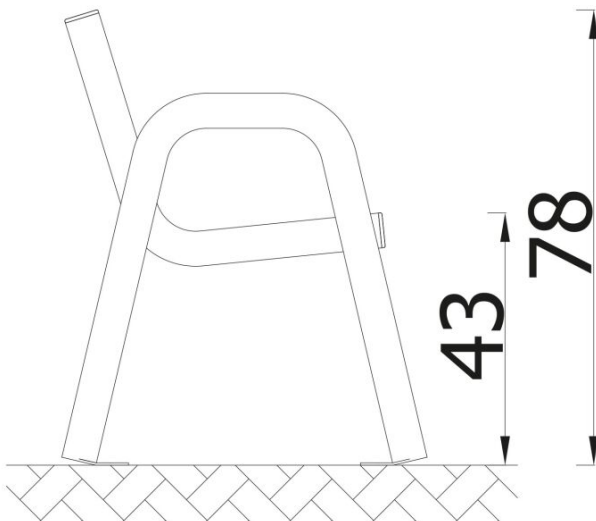

### BESCHREIBUNG

Thanks to the Spartan steel bench, public space certainly has a relaxing and social function. Functional, aesthetic and comfortable. Undoubtedly, it is resistant to changing weather conditions in our climate. A solid steel structure ensures adequate strength. The openwork structure of the seat and backrest will be perfect for sports stadiums, stations, bus stops or places of mass events. Wherever it will be exposed to extremely active use.

### INFORMATIONEN

Anzahl der Nutzer	
Altersspanne	
Geräteabmessungen (m)	1.85 x 0.78 x 0.63
Entsprechend der Norm	
Ersatzteile	

### FALLSCHUTZ

Bereich	Max. freie Fallhöhe (m)	Fläche [m <sup>2</sup> ]	Umfang des Sicherheitsbereichs (m)
A			
B			
C			