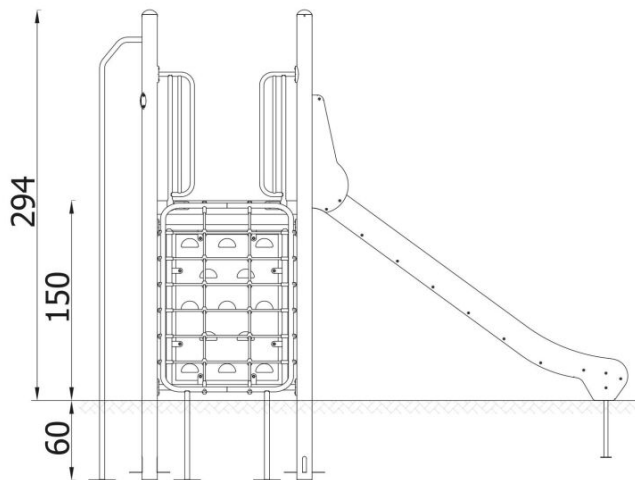

BESCHREIBUNG

Timeless, the most interesting and the most popular collection from the NOVUM playgrounds offer. The 1906-A kit is intended for children 5 years of age and older. A climbing wall or a climbing net are obstacles that are difficult to overcome, require efficiency and good coordination, however, going down a high slide will reward the children with the hardships of the crossing. Playing on the playground is an opportunity to test your abilities and limitations. When climbing, climbing or descending, children practice coordination, balance and strength, and have a lot of fun at the same time.

INFORMATIONEN

Anzahl der Nutzer	7
Altersspanne	3 - 14
Geräteabmessungen (m)	4 x 2.94 x 2.45
Entsprechend der Norm	EN-1176-1:2017-12
Ersatzteile	

FALLSCHUTZ

Bereich	Max. freie Fallhöhe (m)	Fläche [m ²]	Umfang des Sicherheitsfreiraum (m)
A	1.5	28.5	21.3
B			
C			