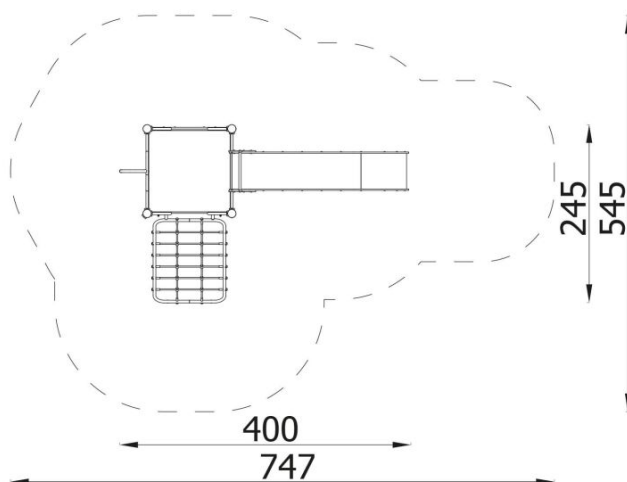

BESCHREIBUNG

Timeless, the most interesting and the most popular collection from the NOVUM playgrounds offer. The 1906-A kit is intended for children 5 years of age and older. A climbing wall or a climbing net are obstacles that are difficult to overcome, require efficiency and good coordination, however, going down a high slide will reward the children with the hardships of the crossing. Playing on the playground is an opportunity to test your abilities and limitations. When climbing, climbing or descending, children practice coordination, balance and strength, and have a lot of fun at the same time.

INFORMATIONEN

Anzahl der Nutzer	7
Altersspanne	3 - 14
Geräteabmessungen (m)	4 x 2.94 x 2.45
Entsprechend der Norm	EN-1176-1:2017-12
Ersatzteile	

FALLSCHUTZ

Bereich	Max. freie Fallhöhe (m)	Fläche [m ²]	Umfang des Sicherheitsfreiraum (m)
A	1.5	28.5	21.3
B			
C			