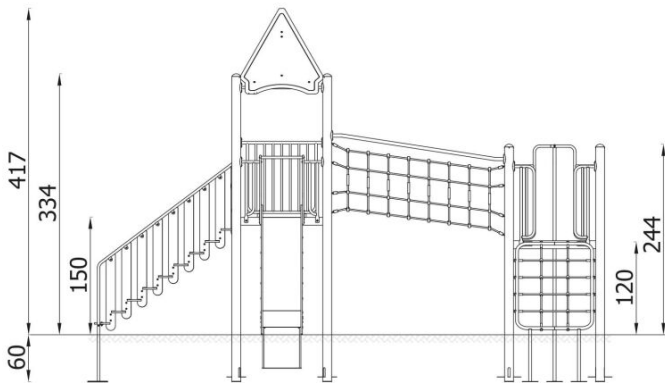

### BESCHREIBUNG

Timeless, the most interesting and the most popular collection from the NOVUM playgrounds offer. The 1910-A set is ideal for children over 7 years of age who love active climbing. Stairs secured with a balustrade, platform covered with a balcony, and a tunnel platform ensure safe use. A high slide, a climbing wall or a fire pipe are obstacles adapted to the skills and abilities of children. Playing in the playground is an opportunity to test your abilities and limitations, and at the same time a great opportunity to make new friends.

### INFORMATIONEN

Anzahl der Nutzer	12
Altersspanne	3 - 14
Geräteabmessungen (m)	6.53 x 4.17 x 3.94
Entsprechend der Norm	EN-1176-1:2017-12
Ersatzteile	

### FALLSCHUTZ

Bereich	Max. freie Fallhöhe (m)	Fläche [m <sup>2</sup> ]	Umfang des Sicherheitsbereichs (m)
A	1.5	48.4	29
B			
C			