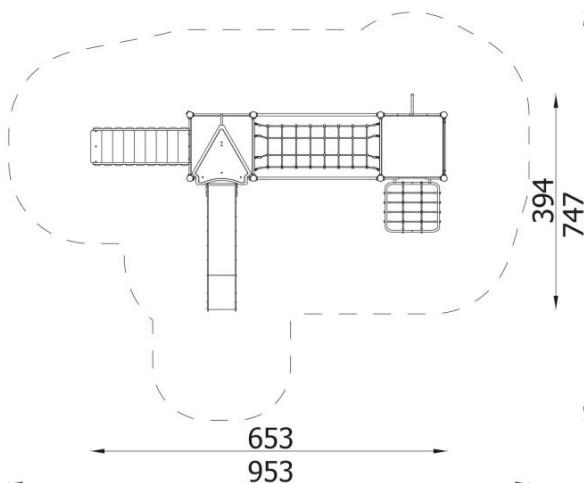

### BESCHREIBUNG

Timeless, the most interesting and the most popular collection from the NOVUM playgrounds offer. The 1910-A set is ideal for children over 7 years of age who love active climbing. Stairs secured with a balustrade, platform covered with a balcony, and a tunnel platform ensure safe use. A high slide, a climbing wall or a fire pipe are obstacles adapted to the skills and abilities of children. Playing in the playground is an opportunity to test your abilities and limitations, and at the same time a great opportunity to make new friends.

### INFORMATIONEN

Anzahl der Nutzer	12
Altersspanne	3 - 14
Geräteabmessungen (m)	6.53 x 4.17 x 3.94
Entsprechend der Norm	EN-1176-1:2017-12
Ersatzteile	

### FALLSCHUTZ

Bereich	Max. freie Fallhöhe (m)	Fläche [m <sup>2</sup> ]	Umfang des Sicherheitsbereichs (m)
A	1.5	48.4	29
B			
C			