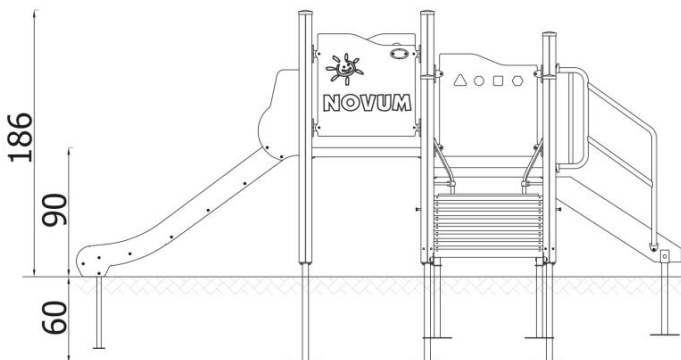

### BESCHREIBUNG

Quadro is a very popular collection. The devices offer great fun for both younger and older children. Their attractiveness is influenced by various types of slides, varied entrances, climbing walls, ropeways, tunnels and many additional attractions in the form of games, manipulations and moving elements, which are perfect places to use children's energy.

### INFORMATIONEN

Anzahl der Nutzer	12
Altersspanne	0 - 6
Geräteabmessungen (m)	4.21 x 1.86 x 4.54
Entsprechend der Norm	EN-1176-1:2017-12
Ersatzteile	

### FALLSCHUTZ

Bereich	Max. freie Fallhöhe (m)	Fläche [m <sup>2</sup> ]	Umfang des Sicherheitsfreiraum (m)
A	1	38	26
B			
C			