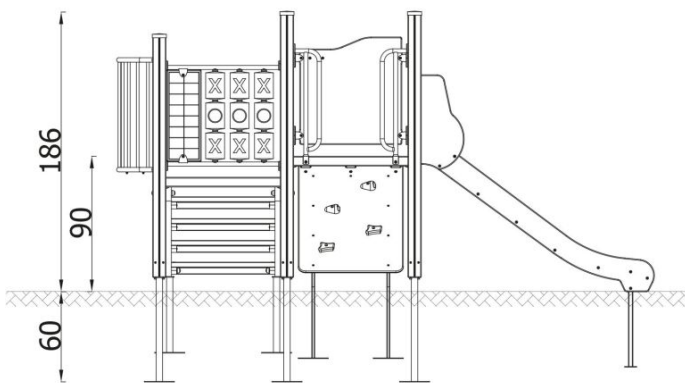

BESCHREIBUNG

Quadro is a very popular collection. The devices offer great fun for both younger and older children. Their attractiveness is influenced by various types of slides, varied entrances, climbing walls, ropeways, tunnels and many additional attractions in the form of games, manipulations and moving elements, which are perfect places to use children's energy.

INFORMATIONEN

Anzahl der Nutzer	11
Altersspanne	0 - 6
Geräteabmessungen (m)	2.45 x 1.86 x 3.58
Entsprechend der Norm	EN 1176
Ersatzteile	

FALLSCHUTZ

Bereich	Max. freie Fallhöhe (m)	Fläche [m ²]	Umfang des Sicherheitsfreiraum (m)
A	1	27	20
B			
C			