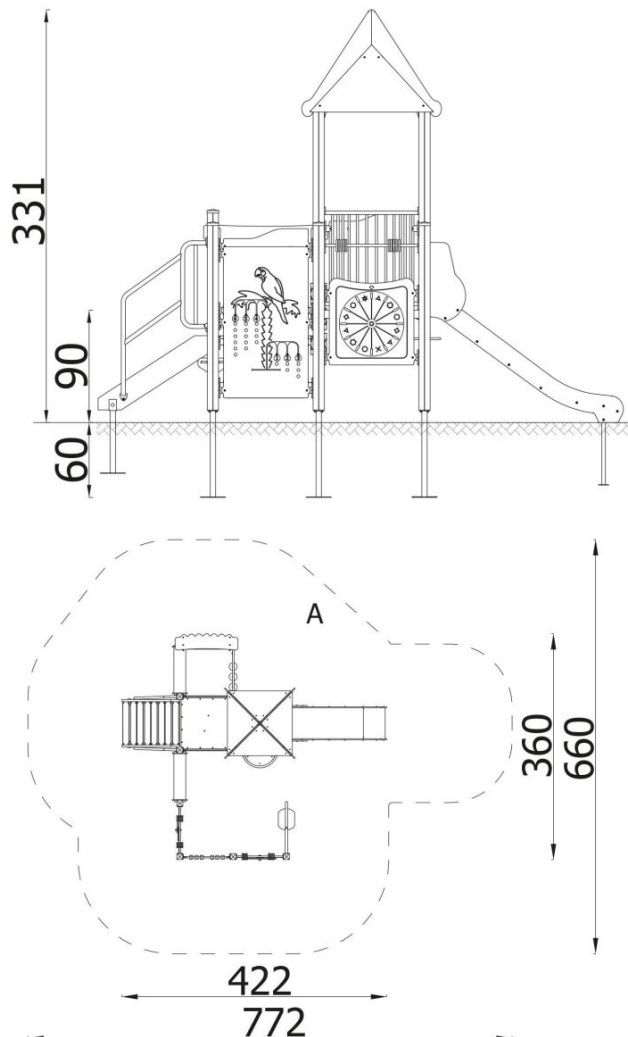

### BESCHREIBUNG

Quadro is a very popular collection. The devices offer great fun for both younger and older children. Their attractiveness is influenced by various types of slides, varied entrances, climbing walls, ropeways, tunnels and many additional attractions in the form of games, manipulations and moving elements, which are perfect places to use children's energy.

### INFORMATIONEN

Anzahl der Nutzer	20
Altersspanne	0 - 6
Geräteabmessungen (m)	3.6 x 3.31 x 4.22
Entsprechend der Norm	EN-1176-1:2017-12
Ersatzteile	

### FALLSCHUTZ

Bereich	Max. freie Fallhöhe (m)	Fläche [m <sup>2</sup> ]	Umfang des Sicherheitsfreiraum (m)
A	1	36.5	24
B			
C			