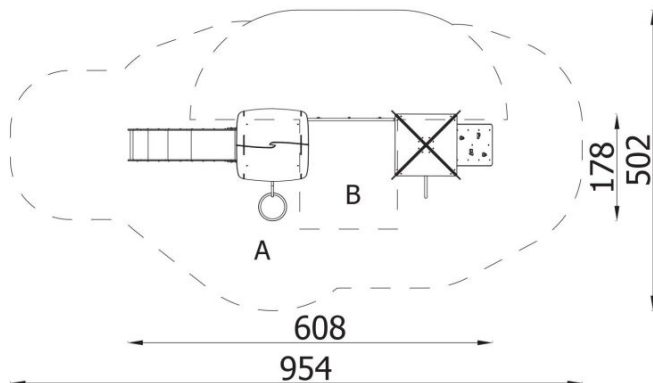

BESCHREIBUNG

Quadro is a very popular collection. The devices offer great fun for both younger and older children. Their attractiveness is influenced by various types of slides, varied entrances, climbing walls, ropeways, tunnels and many additional attractions in the form of games, manipulations and moving elements, which are perfect places to use children's energy.

INFORMATIONEN

| | |
|-----------------------|--------------------|
| Anzahl der Nutzer | 13 |
| Altersspanne | 3 - 14 |
| Geräteabmessungen (m) | 1.78 x 3.34 x 6.08 |
| Entsprechend der Norm | EN-1176-1:2017-12 |
| Ersatzteile | |

FALLSCHUTZ

| Bereich | Max. freie Fallhöhe (m) | Fläche [m ²] | Umfang des Sicherheitsfreiraum (m) |
|---------|-------------------------|--------------------------|------------------------------------|
| A | 1.2 | 24.5 | 24 |
| B | 1.99 | 11 | |
| C | | | |