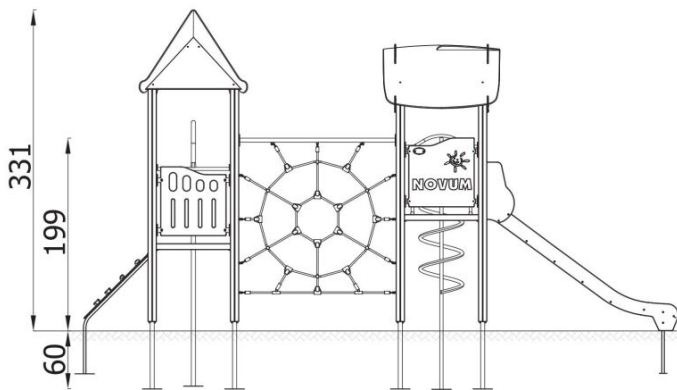

BESCHREIBUNG

Quadro is a very popular collection. The devices offer great fun for both younger and older children. Their attractiveness is influenced by various types of slides, varied entrances, climbing walls, ropeways, tunnels and many additional attractions in the form of games, manipulations and moving elements, which are perfect places to use children's energy.

INFORMATIONEN

| | |
|-----------------------|--------------------|
| Anzahl der Nutzer | 13 |
| Altersspanne | 3 - 14 |
| Geräteabmessungen (m) | 1.78 x 3.34 x 6.08 |
| Entsprechend der Norm | EN-1176-1:2017-12 |
| Ersatzteile | |

FALLSCHUTZ

| Bereich | Max. freie Fallhöhe (m) | Fläche [m ²] | Umfang des Sicherheitsfreiraum (m) |
|---------|-------------------------|--------------------------|------------------------------------|
| A | 1.2 | 24.5 | 24 |
| B | 1.99 | 11 | |
| C | | | |