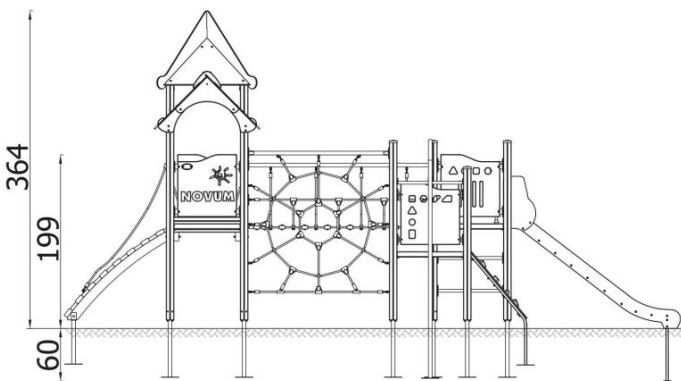

### BESCHREIBUNG

Quadro is a very popular collection. The devices offer great fun for both younger and older children. Their attractiveness is influenced by various types of slides, varied entrances, climbing walls, ropeways, tunnels and many additional attractions in the form of games, manipulations and moving elements, which are perfect places to use children's energy.

### INFORMATIONEN

Anzahl der Nutzer	21
Altersspanne	3 - 14
Geräteabmessungen (m)	4.45 x 3.64 x 7.07
Entsprechend der Norm	EN-1176-1:2017-12
Ersatzteile	

### FALLSCHUTZ

Bereich	Max. freie Fallhöhe (m)	Fläche [m <sup>2</sup> ]	Umfang des Sicherheitsfreiraum (m)
A	1.2	49	31
B	1.99	9.5	
C			