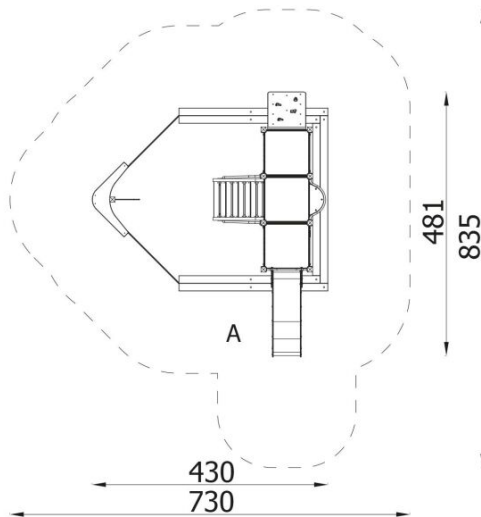

BESCHREIBUNG

12156EPZN-A is a set for little ones. A large sandbox with a long and wide rim, where you can put grandmothers, will certainly be crowded with children. Overcoming the climbing wall is undoubtedly a challenge for the clever skills and strength of the youngest, but the reward for defeating them will be the ability to slide down a low slide. A colorful set will make every nursery or kindergarten playground more attractive.

INFORMATIONEN

Anzahl der Nutzer	12
Altersspanne	0 - 6
Geräteabmessungen (m)	4.3 x 2.36 x 4.81
Entsprechend der Norm	EN-1176-1:2017-12
Ersatzteile	

FALLSCHUTZ

Bereich	Max. freie Fallhöhe (m)	Fläche [m ²]	Umfang des Sicherheitsfreiraum (m)
A	1	51	28.5
B			
C			