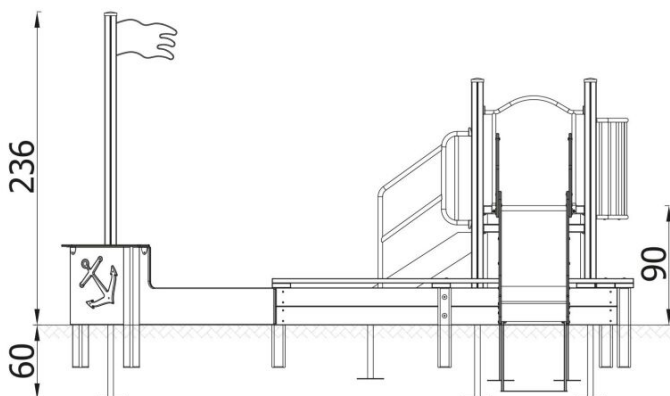

BESCHREIBUNG

12156EPZN-A is a set for little ones. A large sandbox with a long and wide rim, where you can put grandmothers, will certainly be crowded with children. Overcoming the climbing wall is undoubtedly a challenge for the clever skills and strength of the youngest, but the reward for defeating them will be the ability to slide down a low slide. A colorful set will make every nursery or kindergarten playground more attractive.

INFORMATIONEN

Anzahl der Nutzer	12
Altersspanne	0 - 6
Geräteabmessungen (m)	4.3 x 2.36 x 4.81
Entsprechend der Norm	EN-1176-1:2017-12
Ersatzteile	

FALLSCHUTZ

Bereich	Max. freie Fallhöhe (m)	Fläche [m ²]	Umfang des Sicherheitsfreiraum (m)
A	1	51	28.5
B			
C			