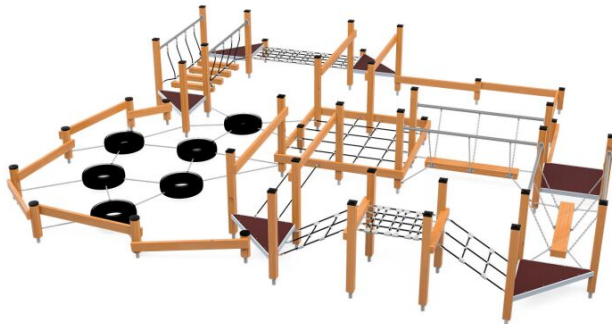

BESCHREIBUNG

The agility set 42550-A is a real obstacle course. The device consists of platforms, ropes, crossing, rope ladder and slalom. Overcoming extremely diverse modules requires strength, efficiency and good coordination from the users. Made of durable materials, the set is intended for a large group of users. It is a perfect solution for schools, sports and recreation centers.

INFORMATIONEN

Anzahl der Nutzer	45
Altersspanne	3 - 14
Geräteabmessungen (m)	7.74 x 1.26 x 7.3
Entsprechend der Norm	EN-1176-1:2017-12
Ersatzteile	

FALLSCHUTZ

Bereich	Max. freie Fallhöhe (m)	Fläche [m ²]	Umfang des Sicherheitsfreiraum (m)
A	0.87	98	37.5
B			
C			