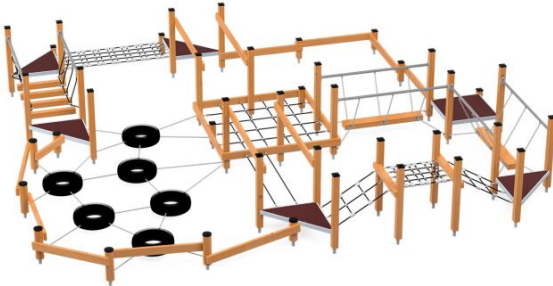

BESCHREIBUNG

The agility set 42550-A is a real obstacle course. The device consists of platforms, ropes, crossing, rope ladder and slalom. Overcoming extremely diverse modules requires strength, efficiency and good coordination from the users. Made of durable materials, the set is intended for a large group of users. It is a perfect solution for schools, sports and recreation centers.

INFORMATIONEN

Anzahl der Nutzer	45
Altersspanne	3 - 14
Geräteabmessungen (m)	7.74 x 1.26 x 7.3
Entsprechend der Norm	EN-1176-1:2017-12
Ersatzteile	

FALLSCHUTZ

Bereich	Max. freie Fallhöhe (m)	Fläche [m ²]	Umfang des Sicherheitsfreiraum (m)
A	0.87	98	37.5
B			
C			