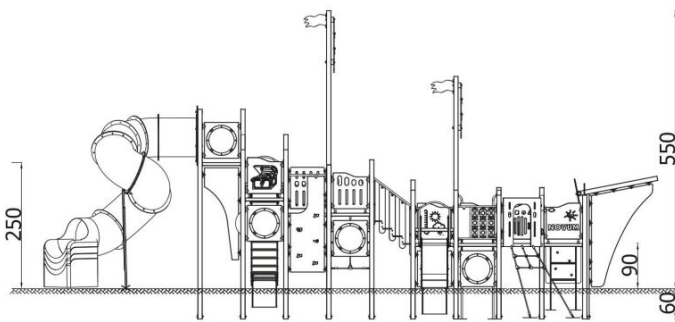

### BESCHREIBUNG

The incredible size of the 12937MP ship will provide hours of unrestricted, happy fun. Lots of entrances, hideouts, manipulations and games encourage constant exploration, and going down the high tunnel slide is a reward after overcoming all obstacles. The impressive number of attractions supports motor development, improves physical condition and coordination. The whole thing impresses with its size and attention to detail.

### INFORMATIONEN

Anzahl der Nutzer	48
Altersspanne	3 - 14
Geräteabmessungen (m)	12.15 x 5.55 x 6.9
Entsprechend der Norm	EN-1176-1:2017-12
Ersatzteile	

### FALLSCHUTZ

Bereich	Max. freie Fallhöhe (m)	Fläche [m <sup>2</sup> ]	Umfang des Sicherheitsbereichs (m)
A	1.5	54	44
B	1.8	15	
C	2.5	24.5	