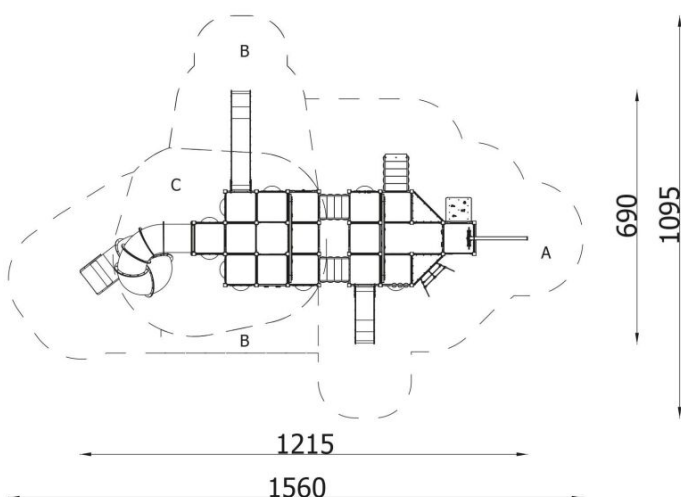

### BESCHREIBUNG

The incredible size of the 12937MP ship will provide hours of unrestricted, happy fun. Lots of entrances, hideouts, manipulations and games encourage constant exploration, and going down the high tunnel slide is a reward after overcoming all obstacles. The impressive number of attractions supports motor development, improves physical condition and coordination. The whole thing impresses with its size and attention to detail.

### INFORMATIONEN

Anzahl der Nutzer	48
Altersspanne	3 - 14
Geräteabmessungen (m)	12.15 x 5.55 x 6.9
Entsprechend der Norm	EN-1176-1:2017-12
Ersatzteile	

### FALLSCHUTZ

Bereich	Max. freie Fallhöhe (m)	Fläche [m <sup>2</sup> ]	Umfang des Sicherheitsbereichs (m)
A	1.5	54	44
B	1.8	15	
C	2.5	24.5	