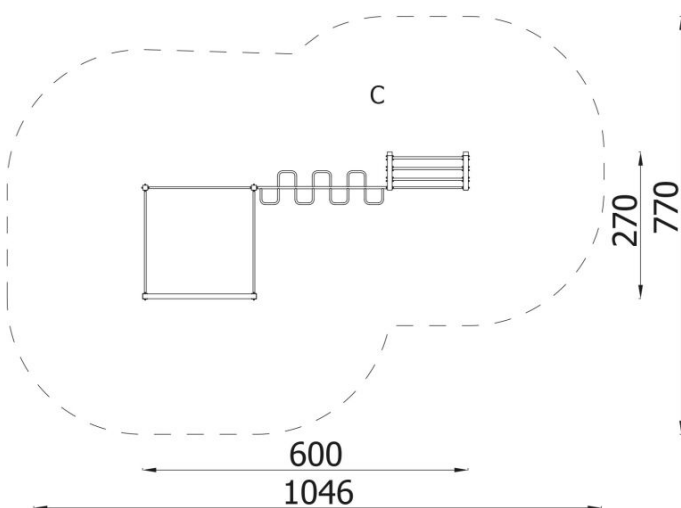

BESCHREIBUNG

Street workout equipment for doing kalistenic exercises, that is based on training with the use of own body weight. These extremely spectacular exercises develop all the muscles, improve coordination, fitness and strength. The device is extremely solid, made of the highest quality materials resistant to weather conditions.

INFORMATIONEN

Anzahl der Nutzer	4
Altersspanne	14+
Geräteabmessungen (m)	6 x 3.85 x 2.7
Entsprechend der Norm	EN 16630
Ersatzteile	

FALLSCHUTZ

Bereich	Max. freie Fallhöhe (m)	Fläche [m ²]	Umfang des Sicherheitsbereichs (m)
A			31.5
B			
C	2.99	66.5	