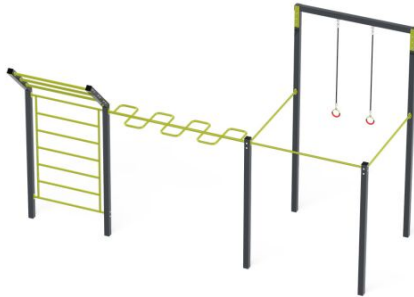

BESCHREIBUNG

Street workout equipment for doing kalistenic exercises, that is based on training with the use of own body weight. These extremely spectacular exercises develop all the muscles, improve coordination, fitness and strength. The device is extremely solid, made of the highest quality materials resistant to weather conditions.

INFORMATIONEN

Anzahl der Nutzer	4
Altersspanne	14+
Geräteabmessungen (m)	6 x 3.85 x 2.7
Entsprechend der Norm	EN 16630
Ersatzteile	

FALLSCHUTZ

Bereich	Max. freie Fallhöhe (m)	Fläche [m ²]	Umfang des Sicherheitsbereichs (m)
A			31.5
B			
C	2.99	66.5	