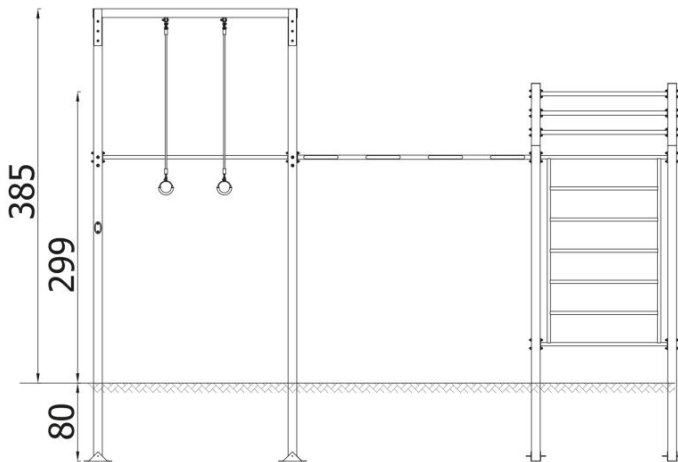

BESCHREIBUNG

Street workout equipment for doing kalistenic exercises, that is based on training with the use of own body weight. These extremely spectacular exercises develop all the muscles, improve coordination, fitness and strength. The device is extremely solid, made of the highest quality materials resistant to weather conditions.

INFORMATIONEN

Anzahl der Nutzer	4
Altersspanne	14+
Geräteabmessungen (m)	6 x 3.85 x 2.7
Entsprechend der Norm	EN 16630
Ersatzteile	

FALLSCHUTZ

Bereich	Max. freie Fallhöhe (m)	Fläche [m ²]	Umfang des Sicherheitsbereichs (m)
A			31.5
B			
C	2.99	66.5	