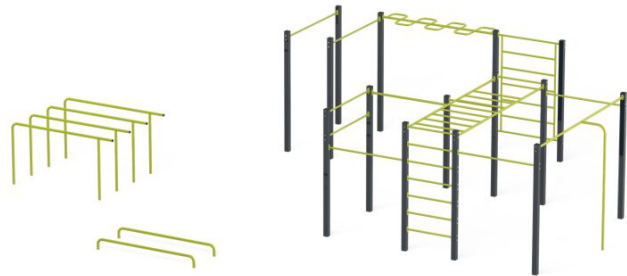

### BESCHREIBUNG

A large set of Street Workout equipment for doing kalistenic exercises, that is based on training with the use of own body weight. These extremely spectacular exercises develop all the muscles, improve coordination, fitness and strength. The set is extremely solid, made of the highest quality materials resistant to weather conditions.

### INFORMATIONEN

Anzahl der Nutzer	14
Altersspanne	14+
Geräteabmessungen (m)	9.18 x 2.41 x 8.95
Entsprechend der Norm	EN 16630
Ersatzteile	

### FALLSCHUTZ

Bereich	Max. freie Fallhöhe (m)	Fläche [m <sup>2</sup> ]	Umfang des Sicherheitsfreiraum (m)
A	1.5	25.2	43.8
B			
C	2.34	100	