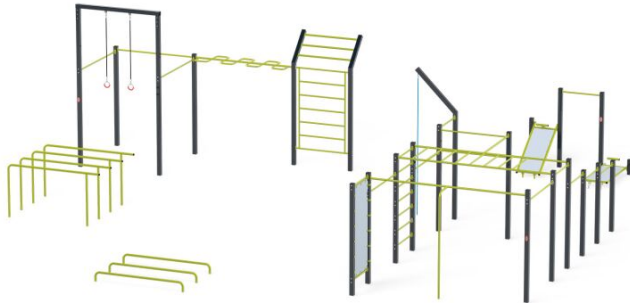

### BESCHREIBUNG

A large set of Street Workout equipment for doing kalistenic exercises, that is based on training with the use of own body weight. These extremely spectacular exercises develop all the muscles, improve coordination, fitness and strength. The set is extremely solid, made of the highest quality materials resistant to weather conditions.

### INFORMATIONEN

Anzahl der Nutzer	22
Altersspanne	14+
Geräteabmessungen (m)	12.32 x 3.85 x 13.11
Entsprechend der Norm	EN 16630
Ersatzteile	

### FALLSCHUTZ

Bereich	Max. freie Fallhöhe (m)	Fläche [m <sup>2</sup> ]	Umfang des Sicherheitsfreiraum (m)
A	1.22	71	57.5
B			
C	2.99	138	