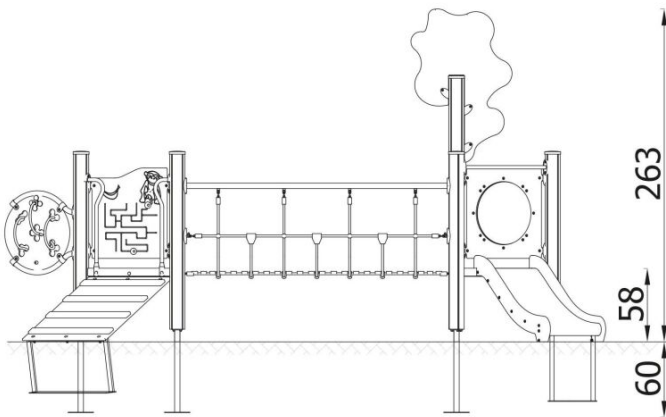

BESCHREIBUNG

A small set designed for children. Simple to overcome the bridge, bridge with belts and a low slide will make even babies who have just learned to walk feel safe while playing. An additional advantage of this set is manipulation with a maze and an interlace that help children improve their manipulative and motor skills while having fun.

INFORMATIONEN

Anzahl der Nutzer	9
Altersspanne	0 - 14
Geräteabmessungen (m)	4.75 x 2.63 x 1.85
Entsprechend der Norm	EN 1176
Ersatzteile	

FALLSCHUTZ

Bereich	Max. freie Fallhöhe (m)	Fläche [m ²]	Umfang des Sicherheitsfreiraum (m)
A	1	29	21
B			
C			