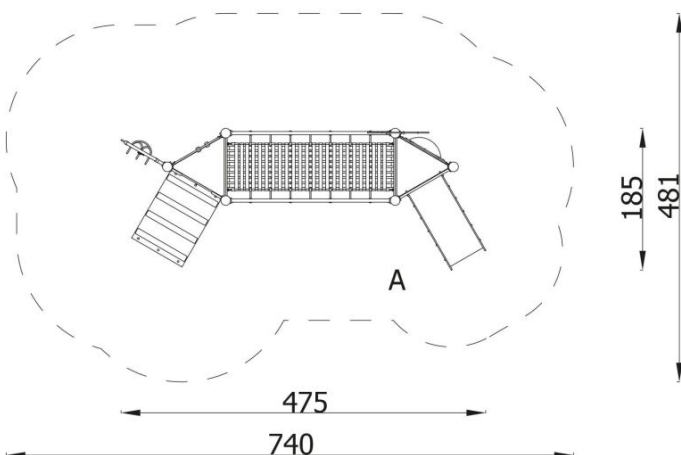

BESCHREIBUNG

A small set designed for children. Simple to overcome the bridge, bridge with belts and a low slide will make even babies who have just learned to walk feel safe while playing. An additional advantage of this set is manipulation with a maze and an interlace that help children improve their manipulative and motor skills while having fun.

INFORMATIONEN

Anzahl der Nutzer	9
Altersspanne	0 - 14
Geräteabmessungen (m)	4.75 x 2.63 x 1.85
Entsprechend der Norm	EN 1176
Ersatzteile	

FALLSCHUTZ

Bereich	Max. freie Fallhöhe (m)	Fläche [m ²]	Umfang des Sicherheitsfreiraum (m)
A	1	29	21
B			
C			