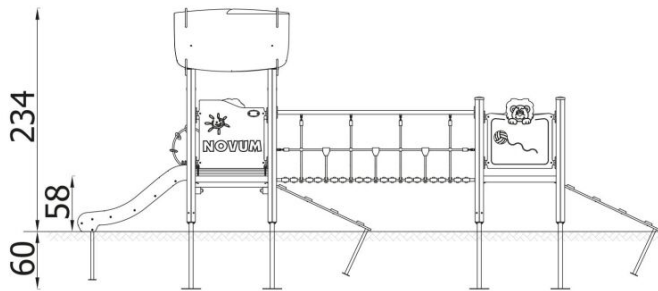

### BESCHREIBUNG

The central point of the set is the tower with a slide. It is connected to 2 bridges: easier to overcome, secured with a full barrier and rope bridge, requiring greater efficiency and better coordination. 4 colorful security elements with manipulations encourage you to play. The set will be perfect both in kindergarten and in the local playground.

### INFORMATIONEN

Anzahl der Nutzer	13
Altersspanne	0 - 6
Geräteabmessungen (m)	6.1 x 2.34 x 4.1
Entsprechend der Norm	EN 1176
Ersatzteile	

### FALLSCHUTZ

Bereich	Max. freie Fallhöhe (m)	Fläche [m <sup>2</sup> ]	Umfang des Sicherheitsfreiraum (m)
A	1	46	27.5
B			
C			