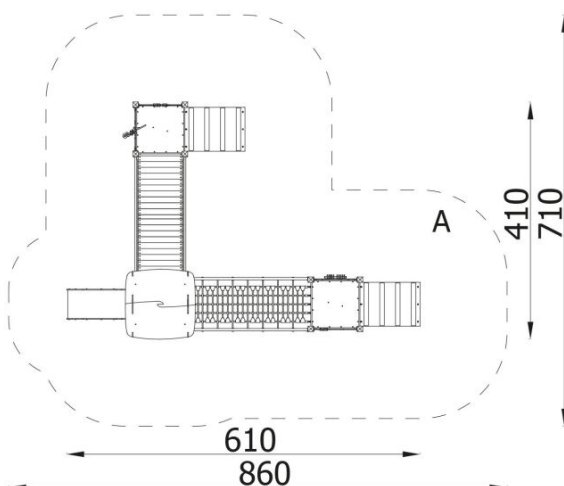

### BESCHREIBUNG

The central point of the set is the tower with a slide. It is connected to 2 bridges: easier to overcome, secured with a full barrier and rope bridge, requiring greater efficiency and better coordination. 4 colorful security elements with manipulations encourage you to play. The set will be perfect both in kindergarten and in the local playground.

### INFORMATIONEN

Anzahl der Nutzer	13
Altersspanne	0 - 6
Geräteabmessungen (m)	6.1 x 2.34 x 4.1
Entsprechend der Norm	EN 1176
Ersatzteile	

### FALLSCHUTZ

Bereich	Max. freie Fallhöhe (m)	Fläche [m <sup>2</sup> ]	Umfang des Sicherheitsfreiraum (m)
A	1	46	27.5
B			
C			