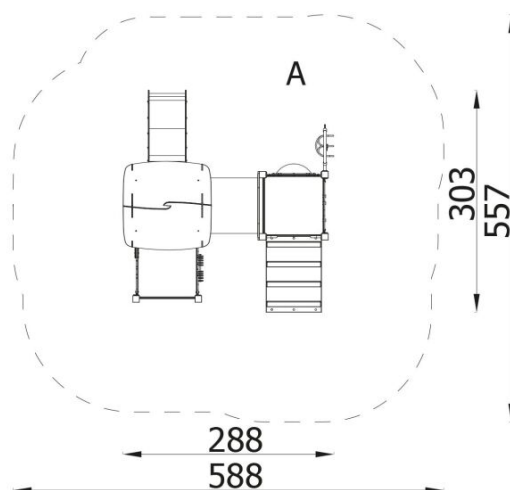

BESCHREIBUNG

A set designed for the youngest, just starting their adventures with playgrounds. Vivid colors of individual elements encourage exploration and discovering the secrets of this place. Contains 3 square platforms, gable roof, stainless steel slide, tube bridge, 3 security panels, gymnastic bar, abacus and rose manipulations

INFORMATIONEN

Anzahl der Nutzer	10
Altersspanne	0 - 14
Geräteabmessungen (m)	2.88 x 2.46 x 3.05
Entsprechend der Norm	EN-1176-1:2017-12
Ersatzteile	

FALLSCHUTZ

Bereich	Max. freie Fallhöhe (m)	Fläche [m ²]	Umfang des Sicherheitsfreiraum (m)
A	1	29	20
B			
C			