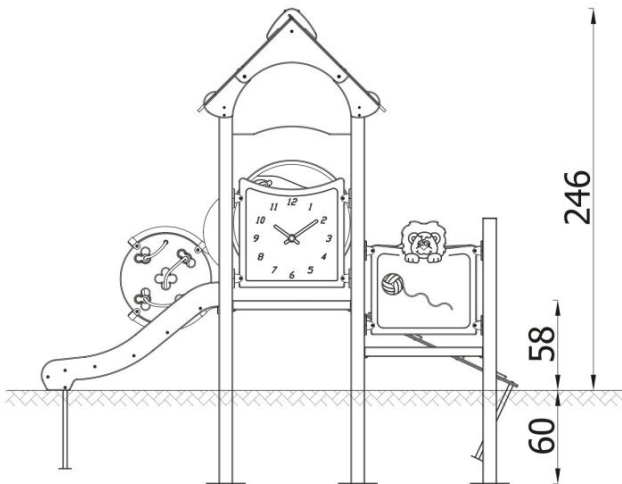

BESCHREIBUNG

A set designed for the youngest, just starting their adventures with playgrounds. Vivid colors of individual elements encourage exploration and discovering the secrets of this place. Contains 3 square platforms, gable roof, stainless steel slide, tube bridge, 3 security panels, gymnastic bar, abacus and rose manipulations

INFORMATIONEN

Anzahl der Nutzer	10
Altersspanne	0 - 14
Geräteabmessungen (m)	2.88 x 2.46 x 3.05
Entsprechend der Norm	EN-1176-1:2017-12
Ersatzteile	

FALLSCHUTZ

Bereich	Max. freie Fallhöhe (m)	Fläche [m ²]	Umfang des Sicherheitsfreiraum (m)
A	1	29	20
B			
C			