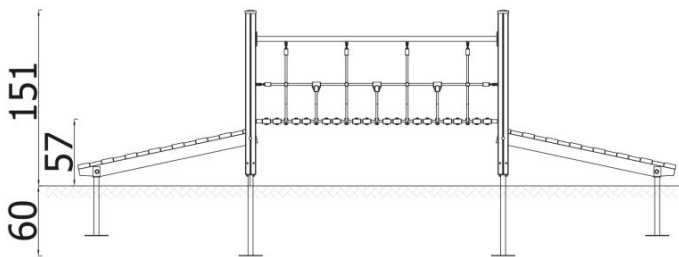

Rope Bridge with Ramps

4240EPZ

BESCHREIBUNG

The bridge is a perfect complement to the playground. The possibility of balancing and moving on moving elements provides many positive impressions. Fun on the platform allows to spend time actively, develops coordination, balance, and teaches you control over your own body.

INFORMATIONEN

Anzahl der Nutzer	4
Altersspanne	3 - 14
Geräteabmessungen (m)	5.11 x 1.51 x 0.94
Entsprechend der Norm	EN-1176-1:2017-12
Ersatzteile	

FALLSCHUTZ

Bereich	Max. freie Fallhöhe (m)	Fläche [m ²]	Umfang des Sicherheitsfreiraum (m)
A	0.57	29.5	21.5
B			
C			