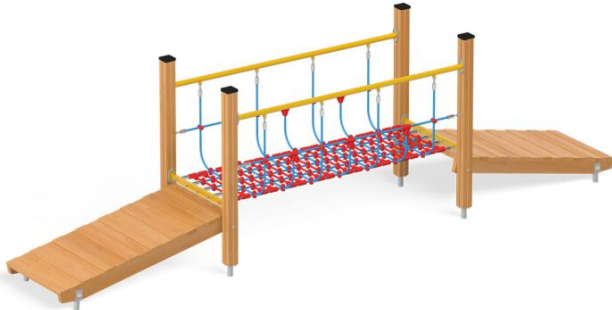

Rope Bridge with Ramps

4240EPZ

BESCHREIBUNG

The bridge is a perfect complement to the playground. The possibility of balancing and moving on moving elements provides many positive impressions. Fun on the platform allows to spend time actively, develops coordination, balance, and teaches you control over your own body.

INFORMATIONEN

Anzahl der Nutzer	4
Altersspanne	3 - 14
Geräteabmessungen (m)	5.11 x 1.51 x 0.94
Entsprechend der Norm	EN-1176-1:2017-12
Ersatzteile	

FALLSCHUTZ

Bereich	Max. freie Fallhöhe (m)	Fläche [m ²]	Umfang des Sicherheitsfreiraum (m)
A	0.57	29.5	21.5
B			
C			