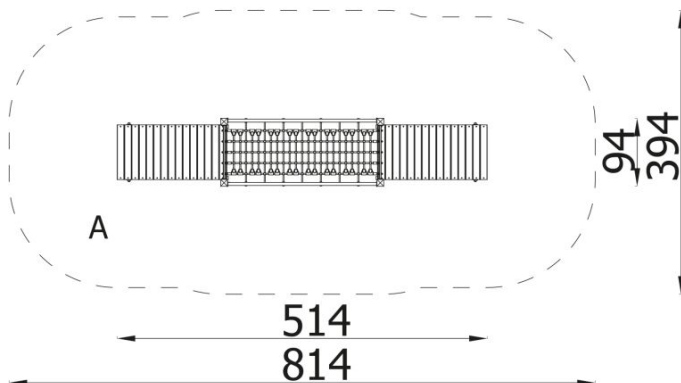

Rope Bridge with Ramps

4240EPZ

BESCHREIBUNG

The bridge is a perfect complement to the playground. The possibility of balancing and moving on moving elements provides many positive impressions. Fun on the platform allows to spend time actively, develops coordination, balance, and teaches you control over your own body.

INFORMATIONEN

Anzahl der Nutzer	4
Altersspanne	3 - 14
Geräteabmessungen (m)	5.11 x 1.51 x 0.94
Entsprechend der Norm	EN-1176-1:2017-12
Ersatzteile	

FALLSCHUTZ

Bereich	Max. freie Fallhöhe (m)	Fläche [m ²]	Umfang des Sicherheitsfreiraum (m)
A	0.57	29.5	21.5
B			
C			