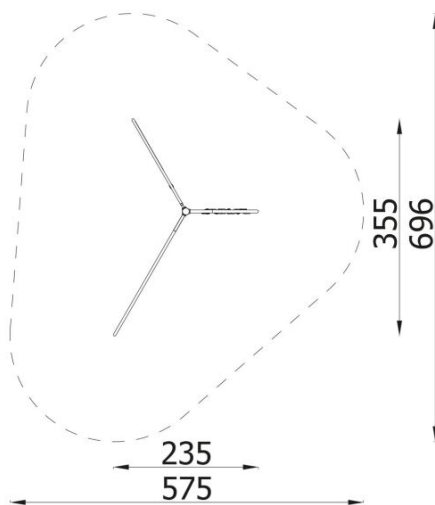

Triple Climbing Wall high 42208MP

BESCHREIBUNG

Modern, made of materials of the highest quality climbing wall from the Action4Kids device line. Ideal for climbing enthusiasts. It is durable, resistant to weather conditions, made of the highest quality materials. It guarantees safe and unforgettable fun, develop dexterity, courage, teaches sense of space and risk control. It allows children to have fun together at the same time.

INFORMATIONEN

Anzahl der Nutzer	6
Altersspanne	3 - 14
Geräteabmessungen (m)	3.55 x 1.81 x 2.35
Entsprechend der Norm	EN-1176-1:2017-12
Ersatzteile	

FALLSCHUTZ

Bereich	Max. freie Fallhöhe (m)	Fläche [m ²]	Umfang des Sicherheitsfreiraum (m)
A			20
B	1.81	28.8	
C			