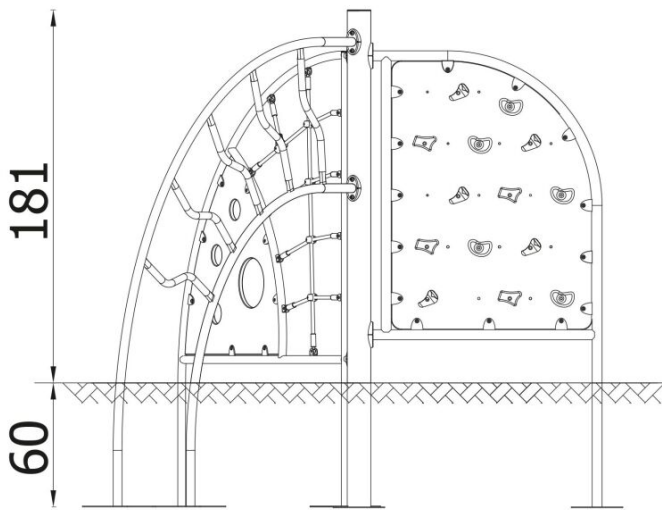

Triple Climbing Wall high 42208MP

BESCHREIBUNG

Modern, made of materials of the highest quality climbing wall from the Action4Kids device line. Ideal for climbing enthusiasts. It is durable, resistant to weather conditions, made of the highest quality materials. It guarantees safe and unforgettable fun, develop dexterity, courage, teaches sense of space and risk control. It allows children to have fun together at the same time.

INFORMATIONEN

Anzahl der Nutzer	6
Altersspanne	3 - 14
Geräteabmessungen (m)	3.55 x 1.81 x 2.35
Entsprechend der Norm	EN-1176-1:2017-12
Ersatzteile	

FALLSCHUTZ

Bereich	Max. freie Fallhöhe (m)	Fläche [m ²]	Umfang des Sicherheitsfreiraum (m)
A			20
B	1.81	28.8	
C			