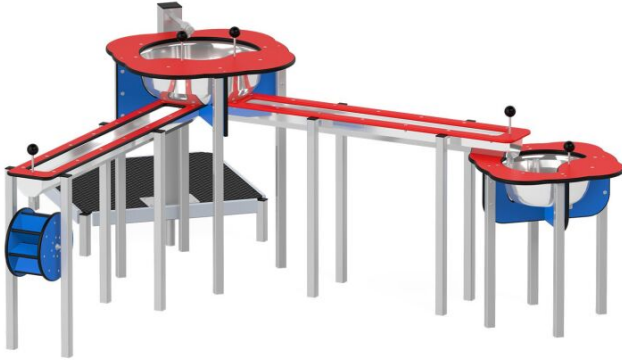

### BESCHREIBUNG

Aqueduct is an absolutely unique device. It is extremely simple, it uses a simple water drop mechanism. Aqueduct allows you to play with water or dry sand. It requires water source, before buying, please contact the sales office.

### FALLSCHUTZ

Bereich	Max. freie Fallhöhe (m)	Fläche [m <sup>2</sup> ]	Umfang des Sicherheitsbereichs (m)
A			
B			
C			