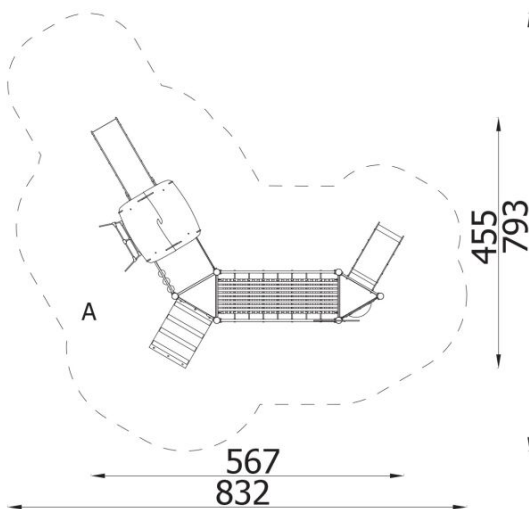

BESCHREIBUNG

An interesting and original set designed for the youngest users of playgrounds. 2 slides placed at different heights and rope entrance are characteristic elements of this set. The climbing trail is located in the center and leads to the lower slide through the bridge. A tic-tac-toe game is located on the other side of the bridge, it will help you wait for the time to descend from the upper slide.

INFORMATIONEN

Anzahl der Nutzer	13
Altersspanne	3 - 14
Geräteabmessungen (m)	4.55 x 2.65 x 5.67
Entsprechend der Norm	EN-1176-1:2017-12
Ersatzteile	

FALLSCHUTZ

Bereich	Max. freie Fallhöhe (m)	Fläche [m ²]	Umfang des Sicherheitsfreiraum (m)
A	1	40	27
B			
C			