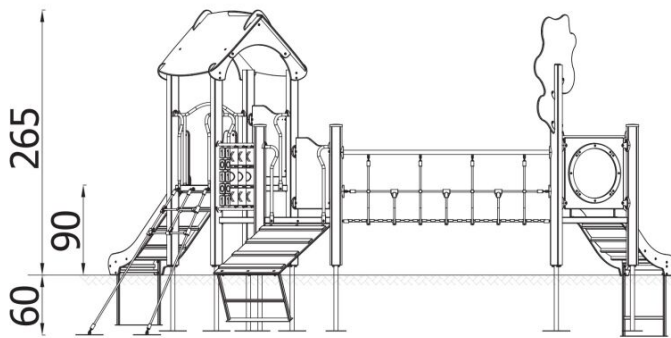

BESCHREIBUNG

An interesting and original set designed for the youngest users of playgrounds. 2 slides placed at different heights and rope entrance are characteristic elements of this set. The climbing trail is located in the center and leads to the lower slide through the bridge. A tic-tac-toe game is located on the other side of the bridge, it will help you wait for the time to descend from the upper slide.

INFORMATIONEN

Anzahl der Nutzer	13
Altersspanne	3 - 14
Geräteabmessungen (m)	4.55 x 2.65 x 5.67
Entsprechend der Norm	EN-1176-1:2017-12
Ersatzteile	

FALLSCHUTZ

Bereich	Max. freie Fallhöhe (m)	Fläche [m ²]	Umfang des Sicherheitsfreiraum (m)
A	1	40	27
B			
C			